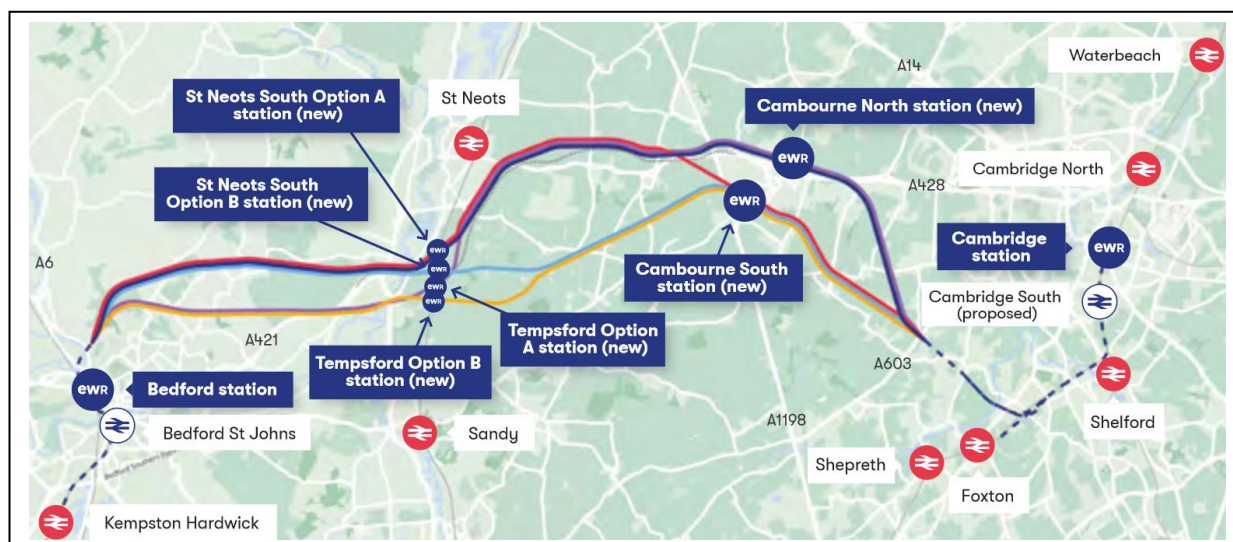

East West Rail

East West Rail is a major railway project. It aims to deliver much-needed transport connections for communities between Oxford and Cambridge. Services will be introduced in three connection stages, the final one being a brand new railway infrastructure between Bedford and Cambridge.

After an initial review based on the factors outlined in the Consultation document, we have produced a shortlist of five alignment options. They are:

- the yellow alignment (known as Alignment 8 in the Technical Report) which includes a Tempsford Option B station and a Cambourne South station;
- the dark blue alignment (known as Alignment 1 in the Technical Report) which includes a St Neots South Option A station and a Cambourne North station;
- the red alignment (known as Alignment 2 in the Technical Report) which includes a St Neots South Option A station and a Cambourne South station;
- the light blue alignment (known as Alignment 6 in the Technical Report) which includes a St Neots South Option B station and a Cambourne South station;
- the purple alignment (known as Alignment 9 in the Technical Report) which includes a Tempsford Option A station and a Cambourne North station.